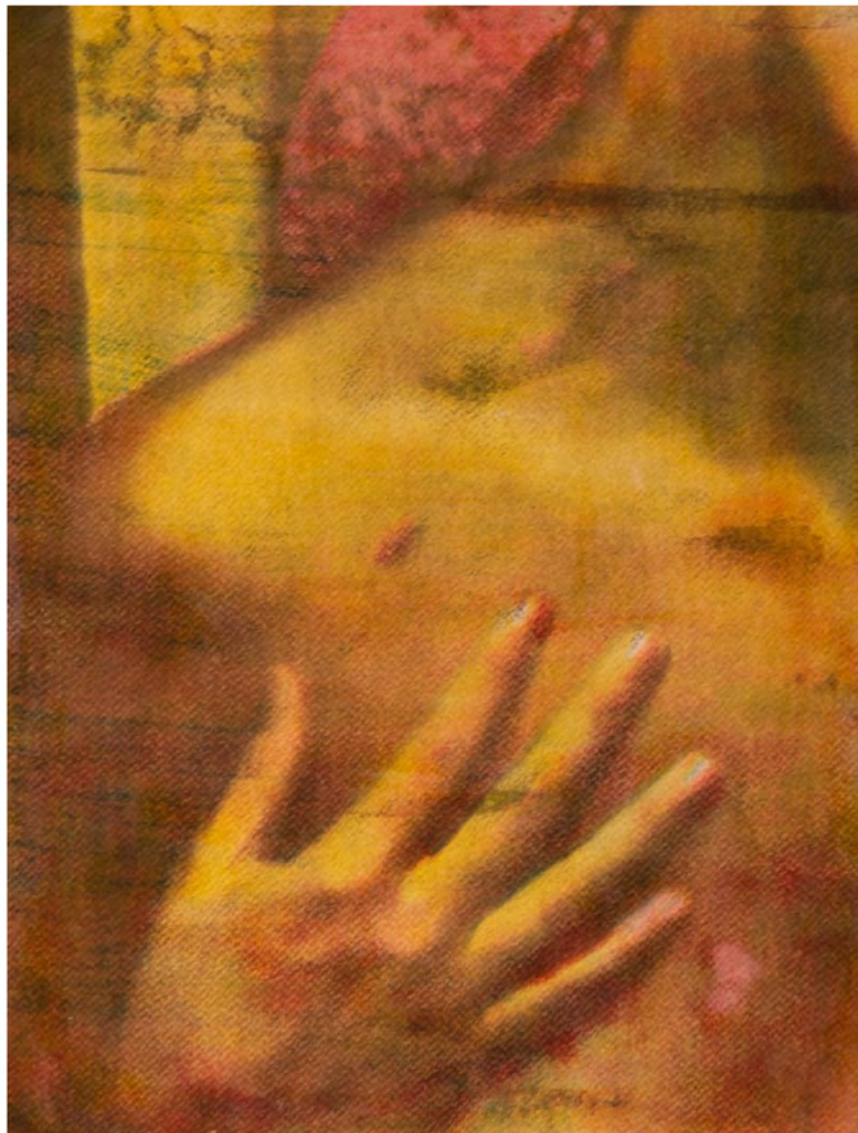

'Silver mass'

Constanza Pulit

2021

Gum bichromate and watercolour pigments  
on 300gsm watercolour paper mounted on aluminium

28.5 x 37 cm

1/1

£800

**'Dreamlit'**