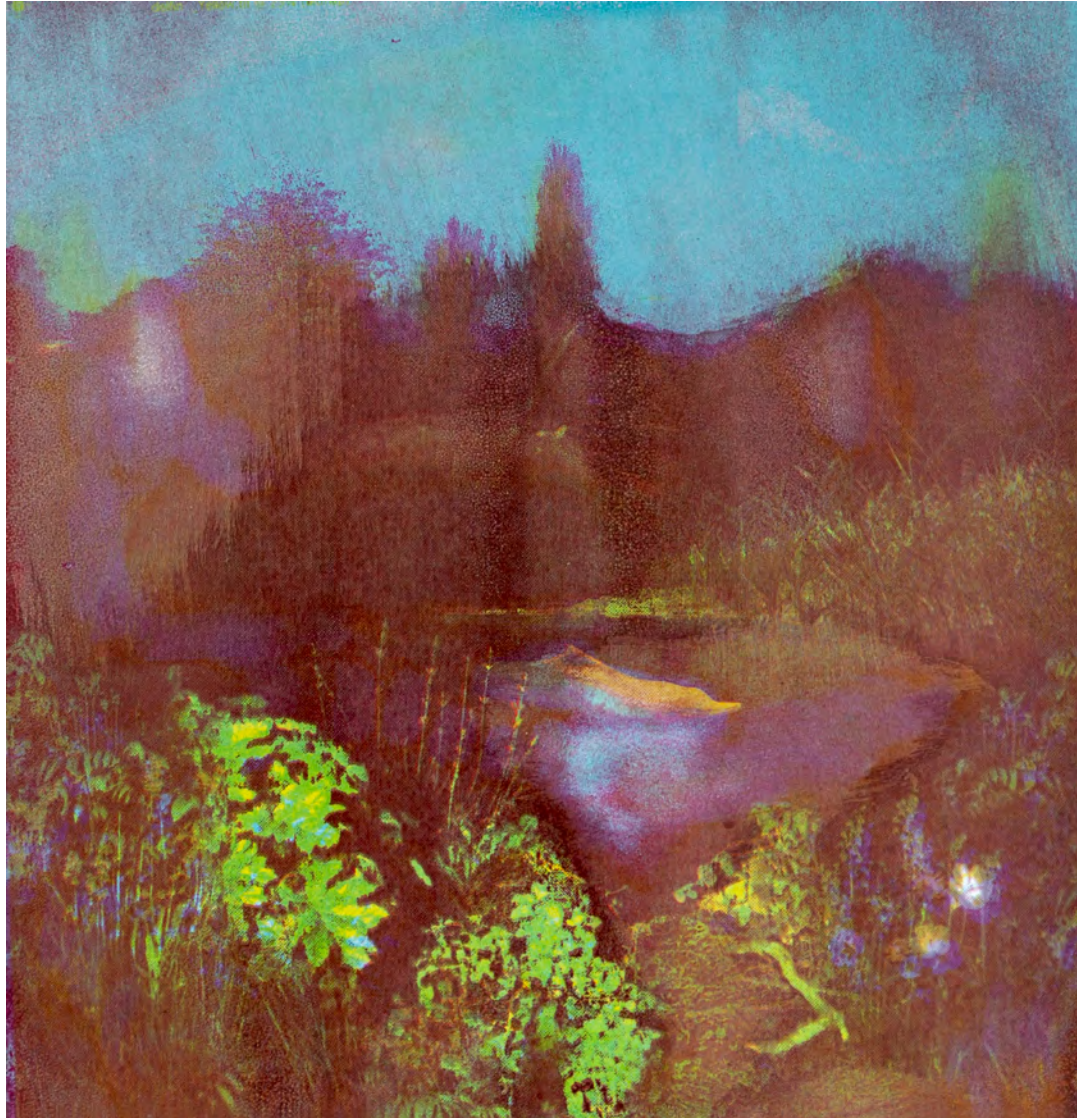

'Ángel de la guarda'

Constanza Pulit

2021

4 colour screen print mounted on aluminium

26 x 27.5 cm

1/1

£500