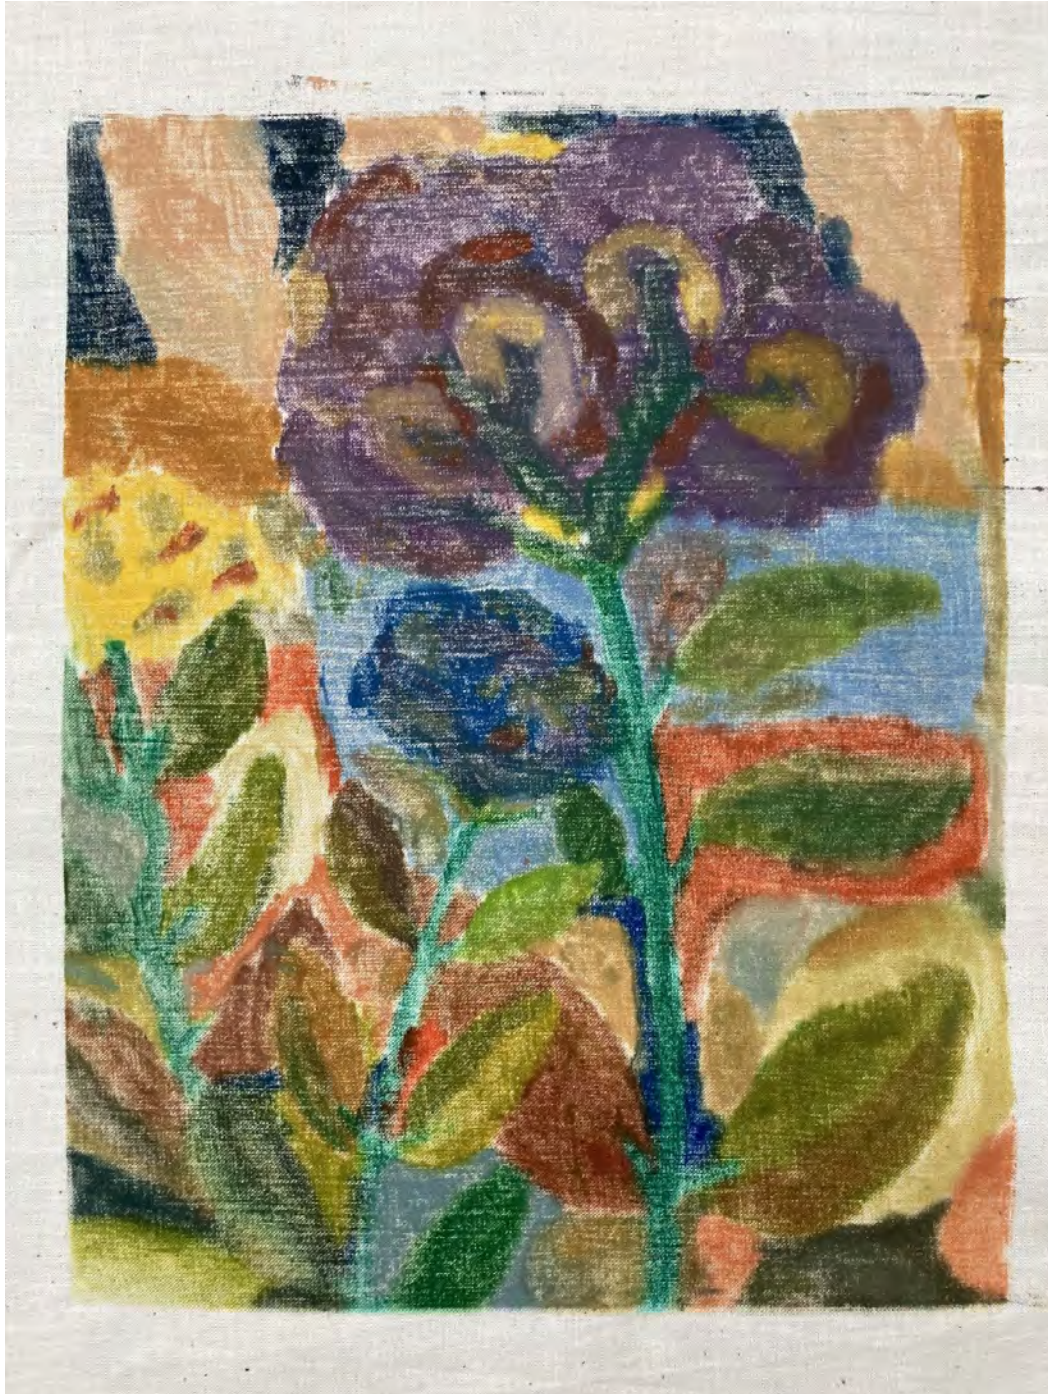

'Nursery I'

Lauren Bryden

Monotype 1/1 on calico

27cm x 21 cm - print size

25 x 31 x 4.5cm - stretched size

2023

£500