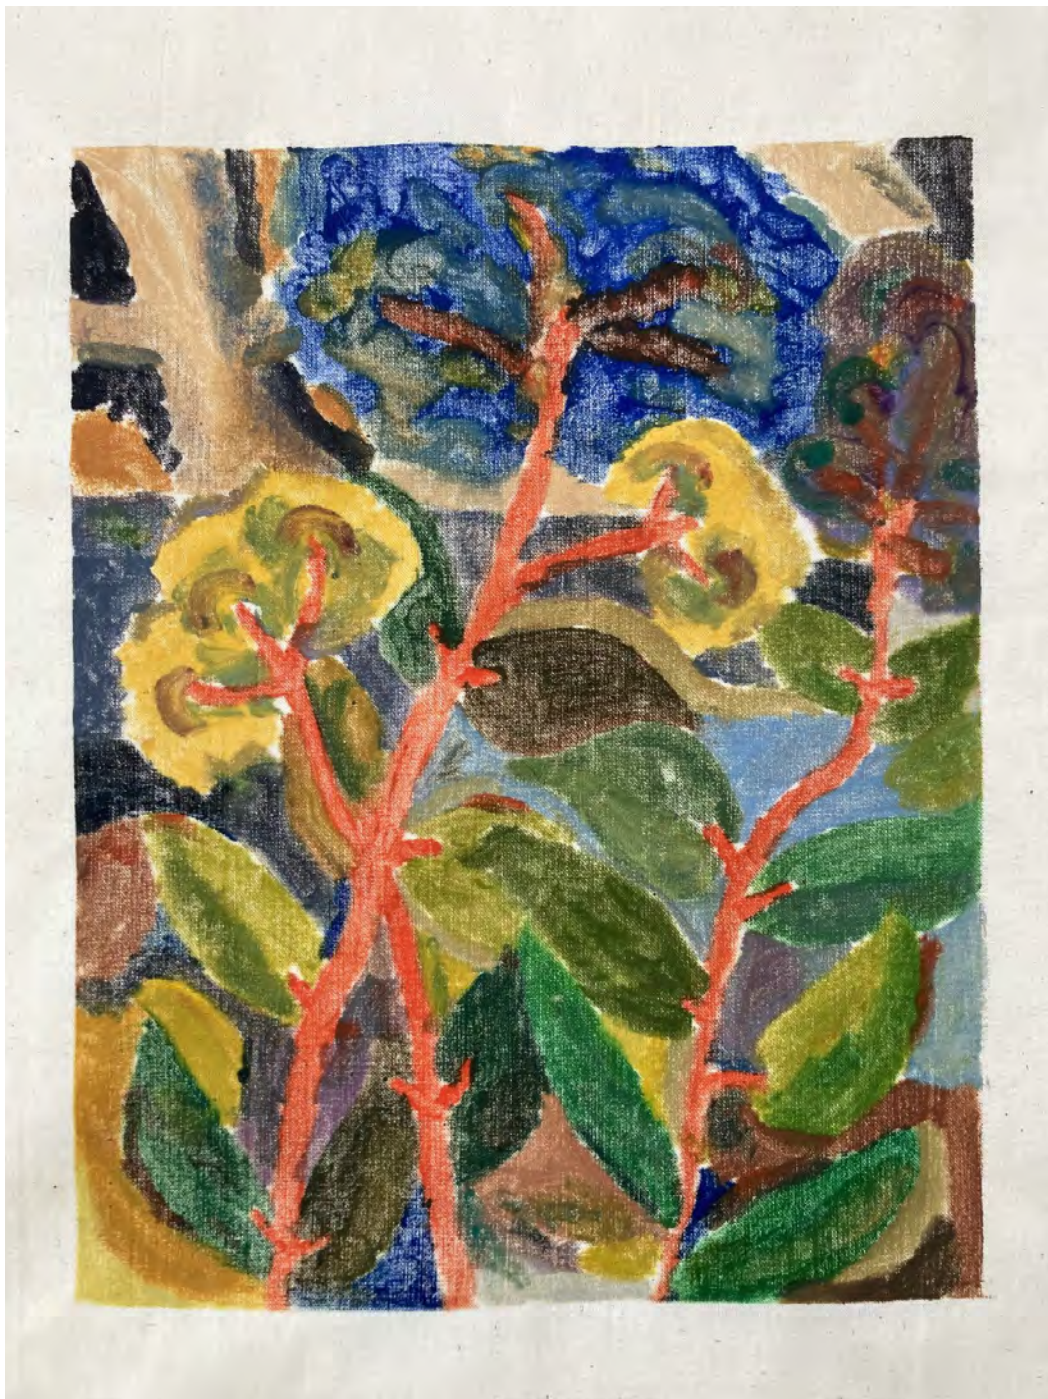

SOLD

**'Nursery I'**

Lauren Bryden

Monotype 1/1 on calico

27cm x 21 cm - print size

25 x 31 x 4.5cm - stretched size

2023

£500