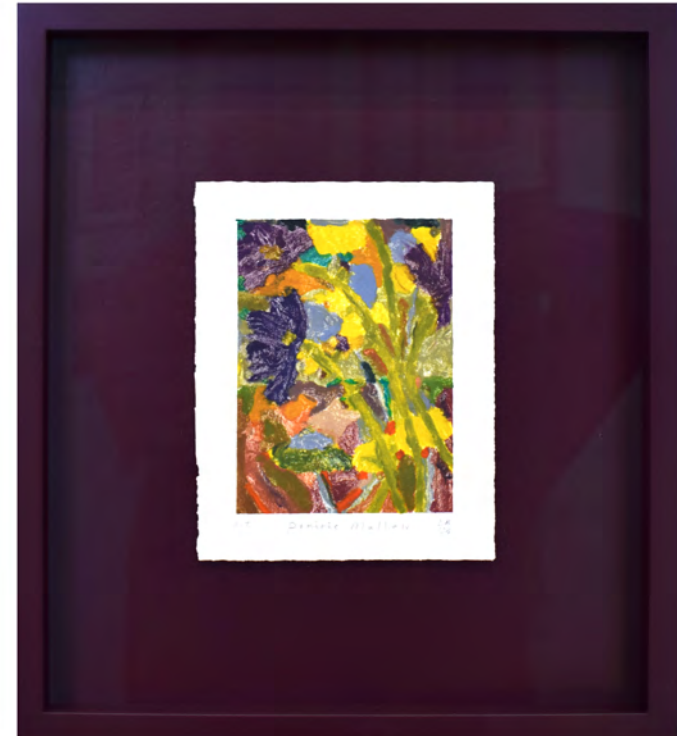

'Prairie Mallow'

Lauren Bryden

Monotype 1/1 on cotton rag

16.5cm x 12.5cm - paper size

27.5 x 31cm - framed size

Framed in handsprayed frame with anti-reflective glass

2023

SOLD