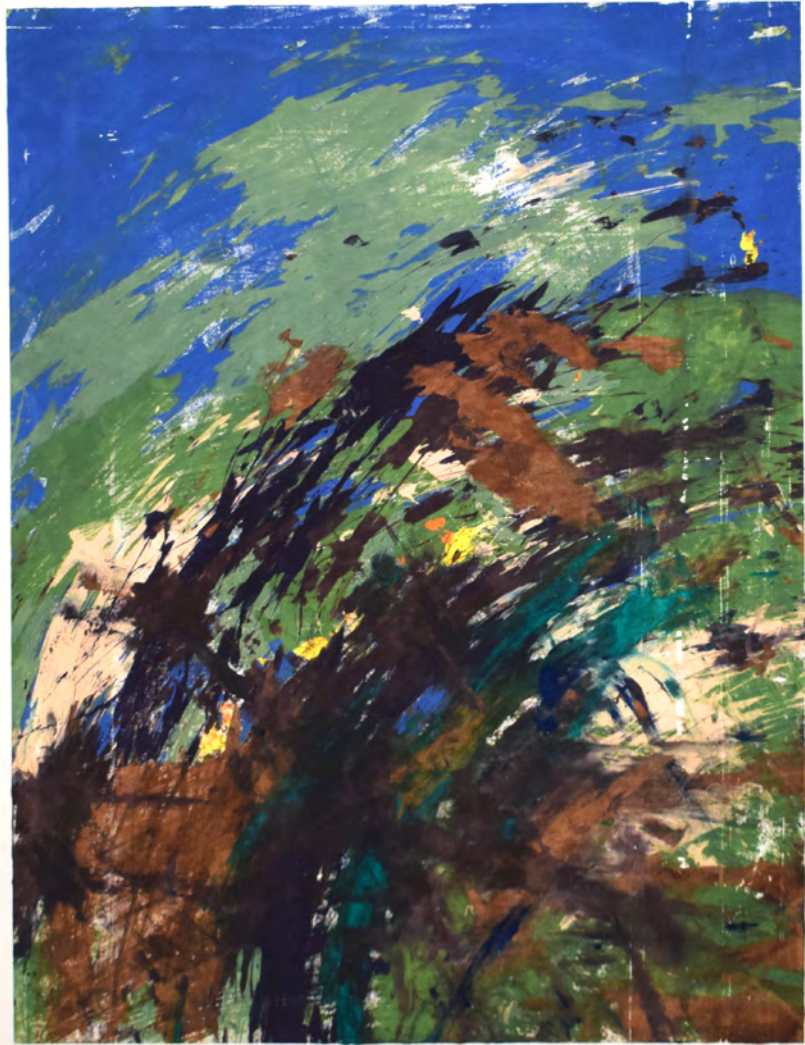

Alice Hartley

2023

Mono screen print on archival paper

45 x 64cm - print size

62.5 x 81.5cm - framed size

Framed in sapele with anti-reflective glass

SOLD

1/1