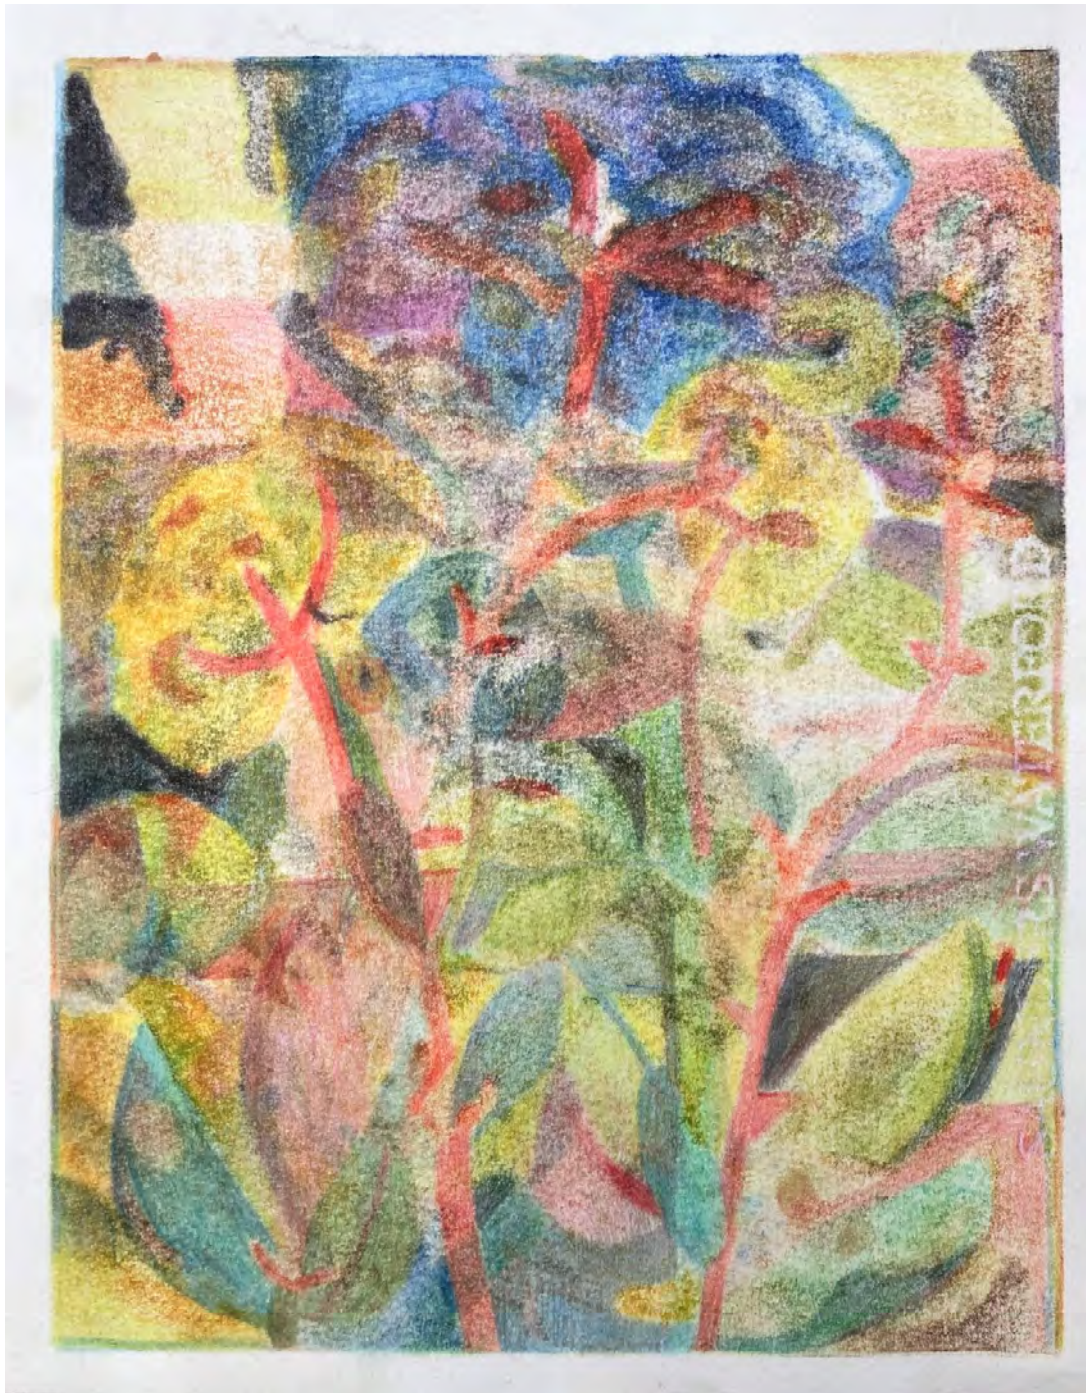

'Ghost Places'

Lauren Bryden

Two layer ghost monotype and coloured pencil on cotton rag

30.5 x 23cm

2023

£400